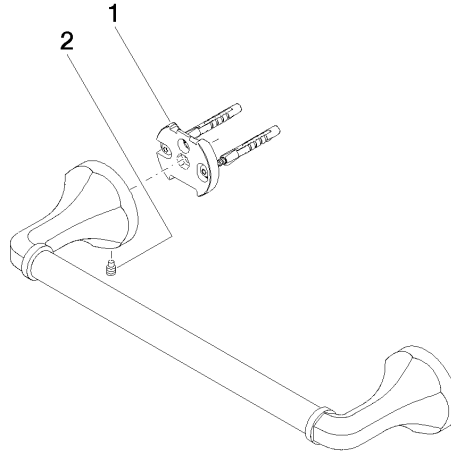

83 030 361

- gauge 300 mm
- width 360mm
- height 60 mm
- rosette Ø 60 mm
- 90mm projection

	Chrome	83 030 361-00
	Brushed Platinum	83 030 361-06
	Platinum	83 030 361-08
	Durabronze (23kt Gold)	83 030 361-09
	Brushed Durabronze (23kt Gold)	83 030 361-28
	Brushed Dark Platinum	83 030 361-99

Recommended miscellaneous

MADISON Mounting for towel bar/tumbler mounting on two sides - 12 358 970 90
 •for towel bar mounting plus towel bar mounting on back.

83 030 361

mm [inches]

83 030 361

Spare parts list

No.	Item Number	Name	Quantity used	Delivery time
1	05 17 97 507 00 90	fixing set	2	2
2	04 31 11 140 00 90	pin	2	2